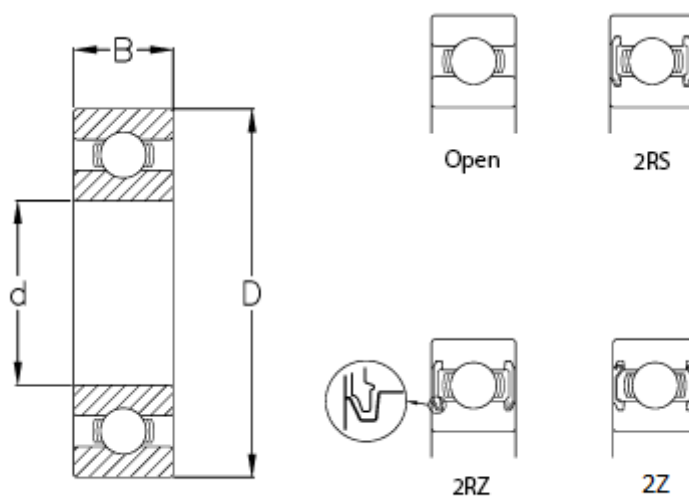

Data Sheet

Article number: 57960201000907

Description: CeramicSpeed hybrid bearing Insulate sealed
6200-2RS/CSB

Measures

B	= 9
Ball grade	= 3
C (KN)	= 5.4
C0	= 2.36
d	= 10
D	= 30
Max rpm.	= 17000
Type	= 6200